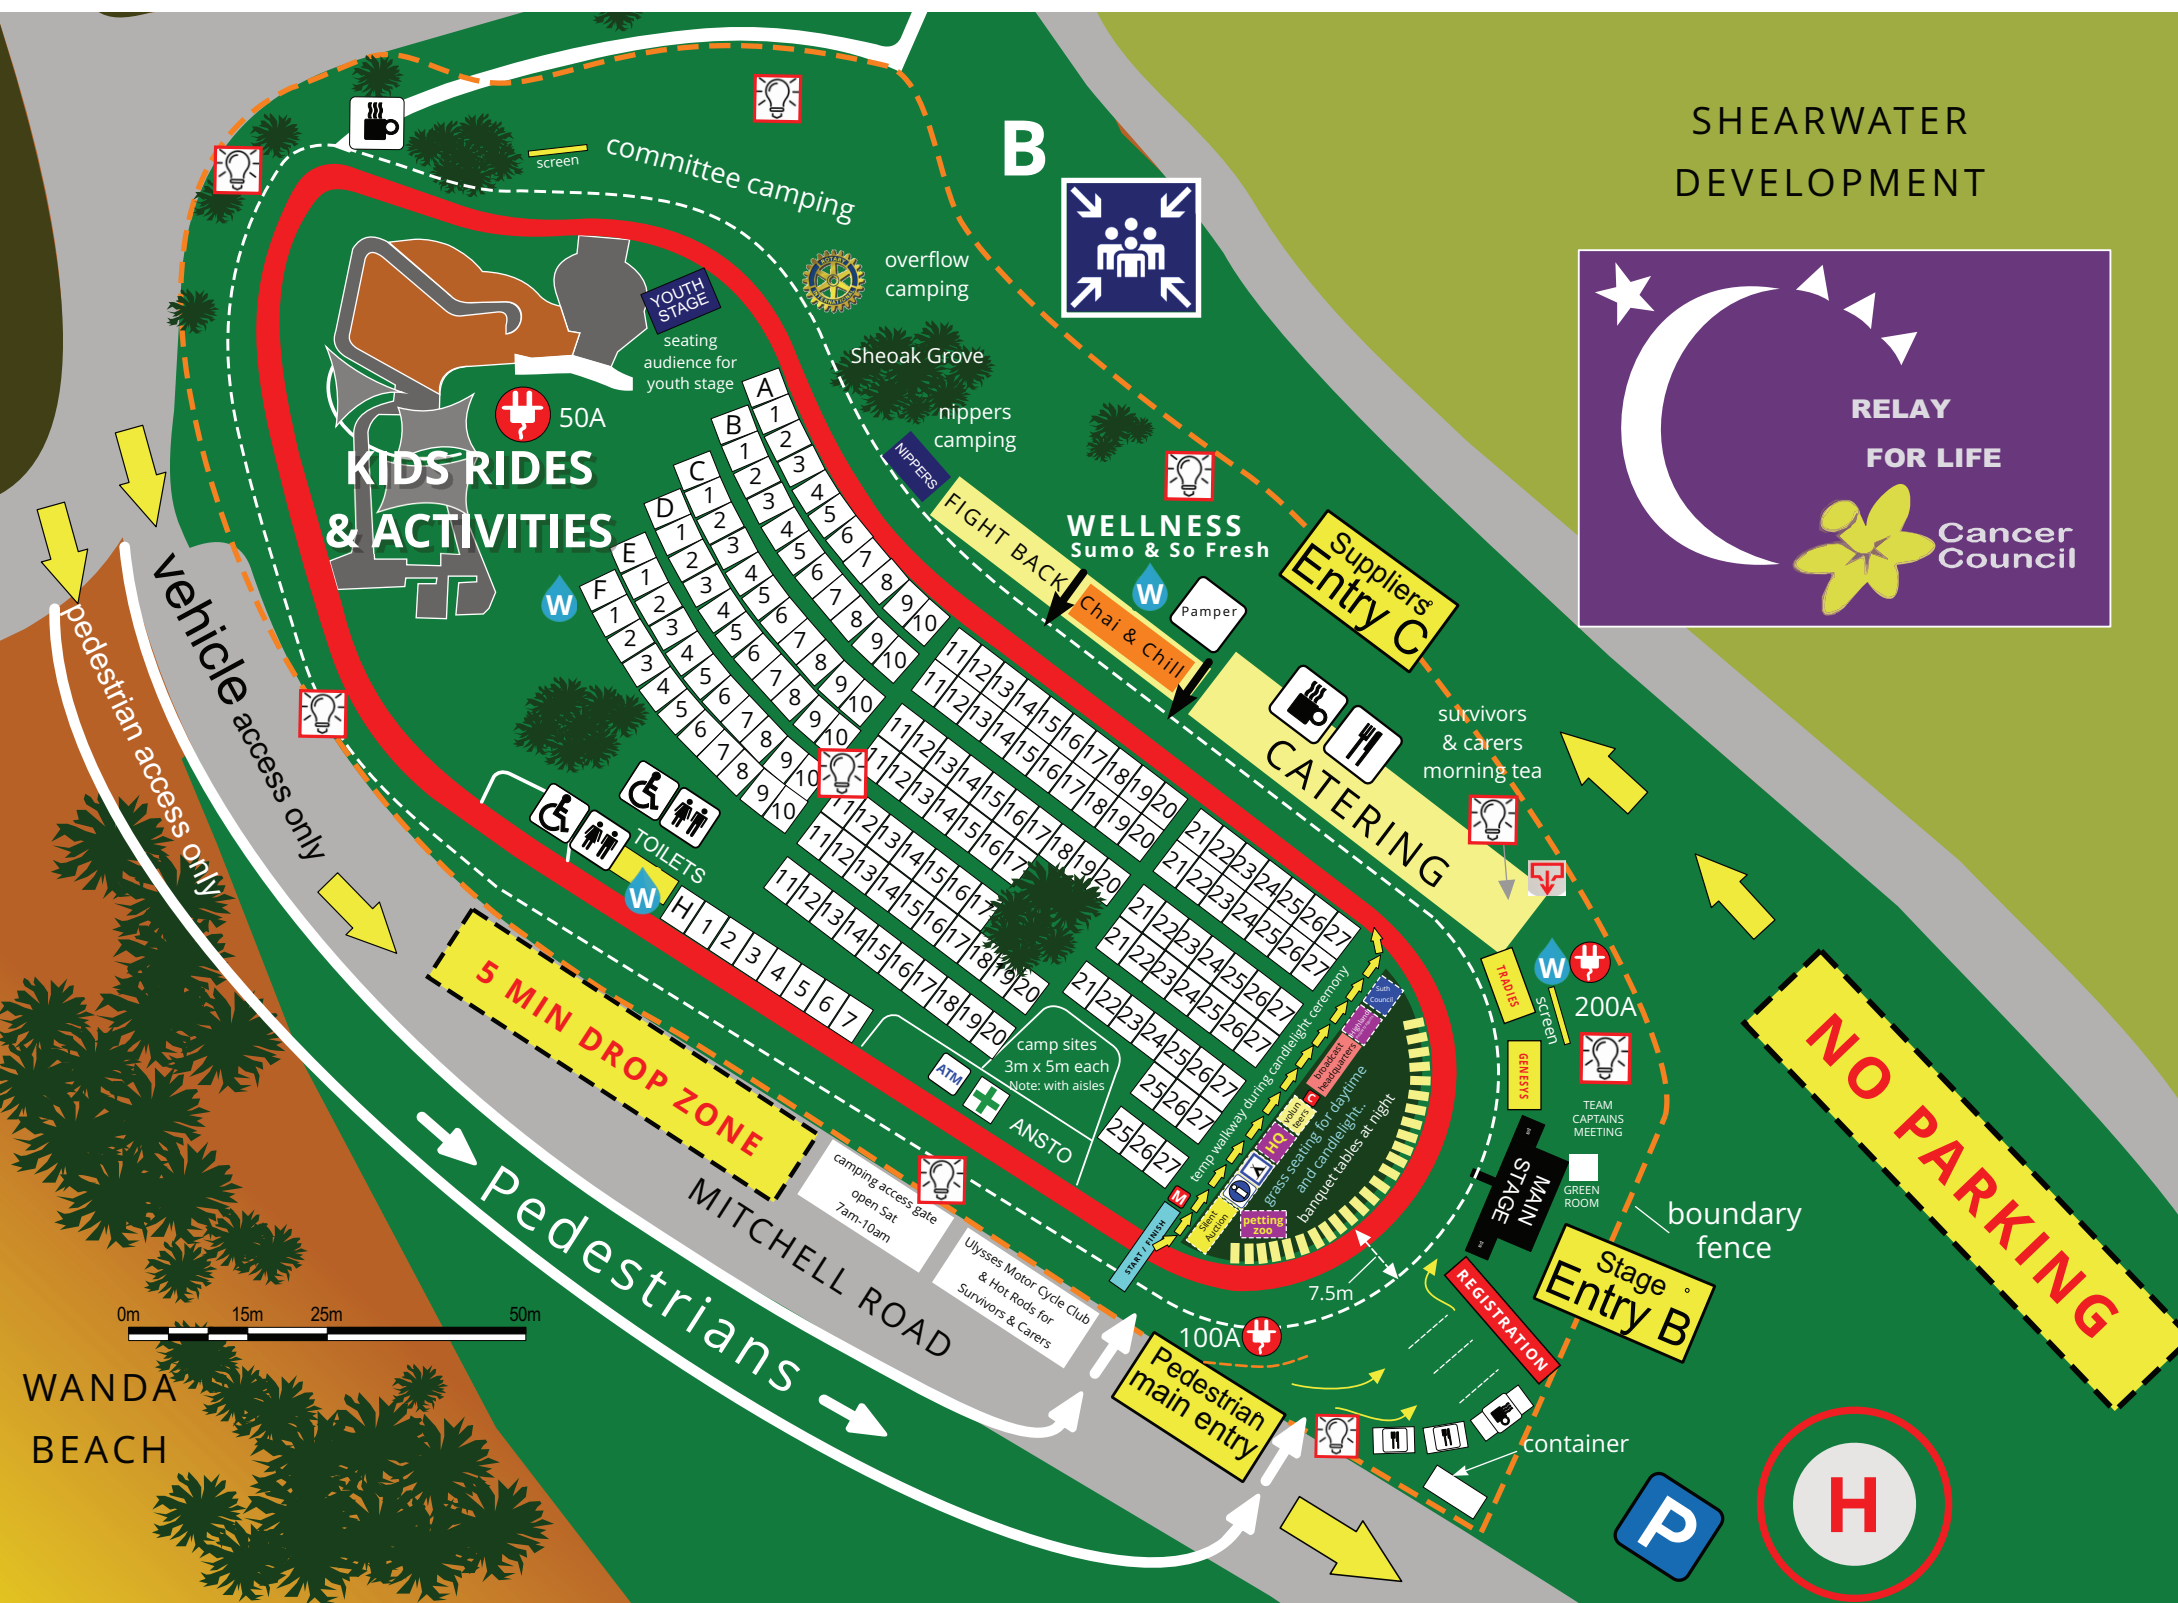

# Relay For Life SITE MAP 2019

SHEARWATER DEVELOPMENT

**KIDS RIDES & ACTIVITIES**

YOUTH STAGE  
seating audience for youth stage

50A

B

committee camping  
overflow camping

Sheoak Grove

nippers camping

WELLNESS  
Sumo & So Fresh

FIGHT BACK

Suppliers' Entry C

CATERING

survivors & carers morning tea

5 MIN DROP ZONE

Pedestrians

MITCHELL ROAD

WANDA BEACH

NO PARKING

ATM

ANSTO

camping access gate open Sat 7am-10am  
Ulysses Motor Cycle Club & Hot Rods for Survivors & Carers

100A

Pedestrian main entry

GENESIS

REGISTRATION

MAIN STAGE

petting zoo

grass seating for daytime and candlelight

banquet tables at night

temp walkway during candlelight ceremony

Ulysses Motor Cycle Club & Hot Rods for Survivors & Carers